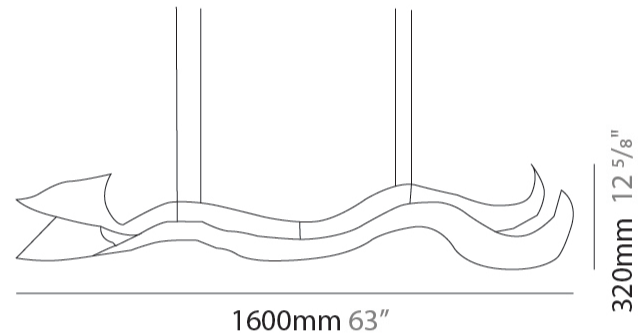

GENERAL

Series: Tempo Perso
Partner: Knikerboker
Division: Design
Installation: Suspension
Product Type: Pendant
Mounting Location: Ceiling
Light Distribution: Indirect

PHYSICAL

Shape: Abstract
Length (mm): 1600
Length (in): 63
Height (mm): 320
Height (in): 12 5/8
Extension (mm): 2000
Extension (in): 78 3/4

Fixture Finish: EWH / EBK / MAN / COF / PRD / SLF / GLF / CLF / BRL / EWS / EWG / EWC / EWR / EBS / EBG / EBC / EBC / EBB / MAS / MAD / MAC / MAB / COS / CGO / CCL / CBL / PRS / PRG / PRC / PRB

Fixture Material: Aluminum
Cable Details: 4 Steel Cables 2000mm / 78 3/4" - Silicon Cable 2000mm / 78 3/4"

ELECTRICAL

Lamp Type: LED
Bulb Included: Bulb Included
Total Output Wattage (W): 40
Dimming: Tri-Mode (Non-Dimming and Phase Dimming (120Vac only) and 0-10V Dimming)
Driver Included: Yes
Driver Location: Integrated
Driver Type: Constant Current - Universal
Driver Class: Class 2
Input Voltage (V): 120 - 277
Constant Current (MA): 250
Upon Request: 0-10Vdc dimming / Phase dimming @120Vac / 277Vac

LED

Number of LEDs: 4
Color Temperature (°K): 3000
Max. Delivered Lumen (lm): 4400
CRI: >85 CRI
Lamp Life (hrs): 50000

OPTICAL

RATINGS AND CERTIFICATIONS

Certified By: CSA Certified to UL and CSA Standards
IP rating: IP20