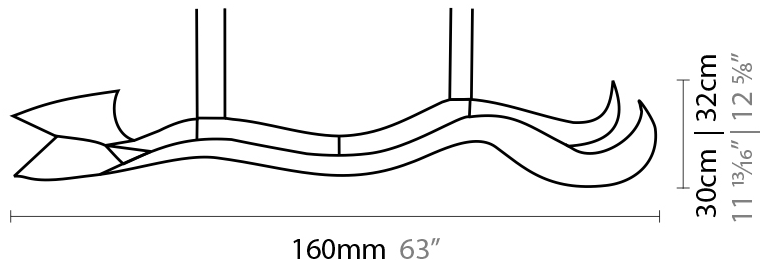

TEMPO PERSO SUSPENSION

D131256-

base number   Finish
Options

1. To build a product code in our configurator select the specify button on the base model # product page
2. To build a manual product code on this datasheet choose from the options listed below in blue font and add the suffix to the base model #

GENERAL

Series: Tempo Perso
Partner: Knikerboker
Division: Design
Installation: Suspension
Product Type: Pendant
Mounting Location: Ceiling
Light Distribution: Indirect

PHYSICAL

Shape: Curves
Length (mm): 160
Length (in): 63
Height (mm): 300
Height (in): 11 ¹³/₁₆
Fixture Finish: EWH / EBK / MAN / COF / PRD / SLF / GLF / CLF / BRL / EWS / EWG / EWC / EWR / EBS / EBG / EBC / EBC / EBB / MAS / MAD / MAC / MAB / COS / CGO / CCL / CBL / PRS / PRG / PRC / PRB
Fixture Material: Aluminum
Cable Details: 4 Steel Cables 2000mm / 78 3/4" - Silicon Cable 2000mm / 78 3/4"

ELECTRICAL

Lamp Type: LED
Total Output Wattage (W): 40
Dimming: Tri-Mode (Non-Dimming and Phase Dimming (120Vac only) and 0-10V Dimming)
Driver Included: Yes
Driver Location: Integrated
Driver Type: Constant Current - Universal
Driver Class: Class 2
Input Voltage (V): 120 - 277
Constant Current (MA): 250

LED

Number of LEDs: 4
Color Temperature (°K): 3000
Max. Delivered Lumen (lm): 4400
CRI: >85 CRI
Lamp Life (hrs): 50000

OPTICAL

RATINGS AND CERTIFICATIONS

Certified By: CSA Certified to UL and CSA Standards
IP rating: IP20